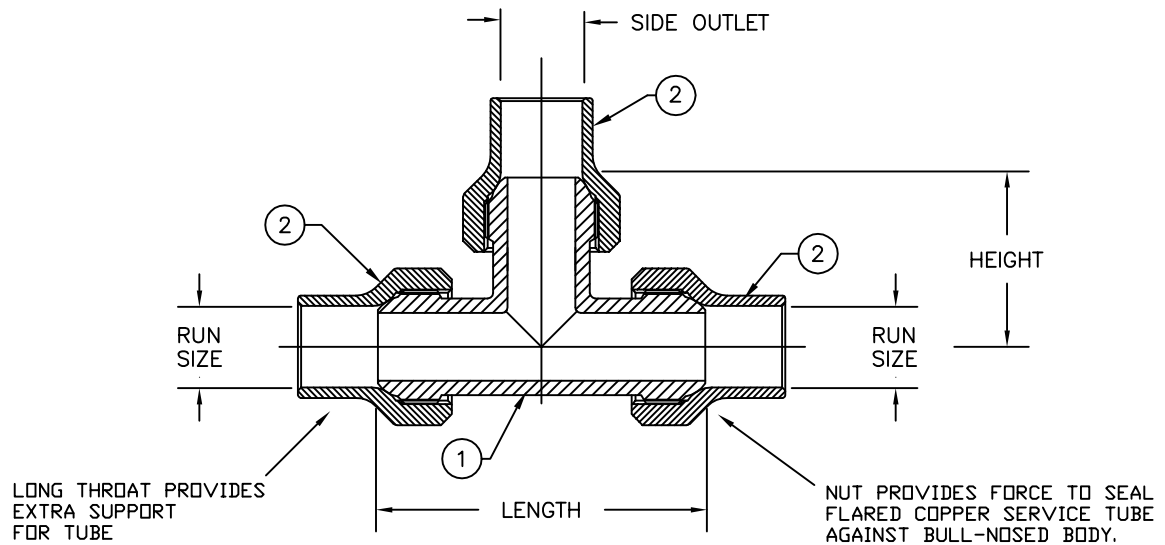

SERVICE TEE

FOR COPPER TUBING

PARTS AND MATERIAL:
1. TEE BODY: CAST BRASS, CDA ALLOY C89833 "NO LEAD BRASS"
2. NUT: CAST BRASS, ALLOY C83600

FEATURES:

- CONFORMS TO AWWA C800 (ASTM B584 UNS C89833 FOR ALL BRASS PARTS IN CONTACT WITH POTABLE WATER)
- CONFORMS TO ANSI/NSF 61-8
- CONFORMS TO ANSI/NSF 372 (COMPLIANT WITH US Safe Drinking Water Act. PL 111-380)
- 300PSI WORKING PRESSURE

TEE SIZE	CATALOG No.	RUN (BOTH ENDS)	SIDE OUTLET	LENGTH	HEIGHT	APPROX. WT. LBS.
3/4" x 3/4" x 3/4"	150NL-C3C3	3/4"	3/4"	3.62"	1.87"	1.9
1" x 1" x 1"	150NL-C4C4	1"	1"	4.20"	2.10"	2.9

Submitted by: